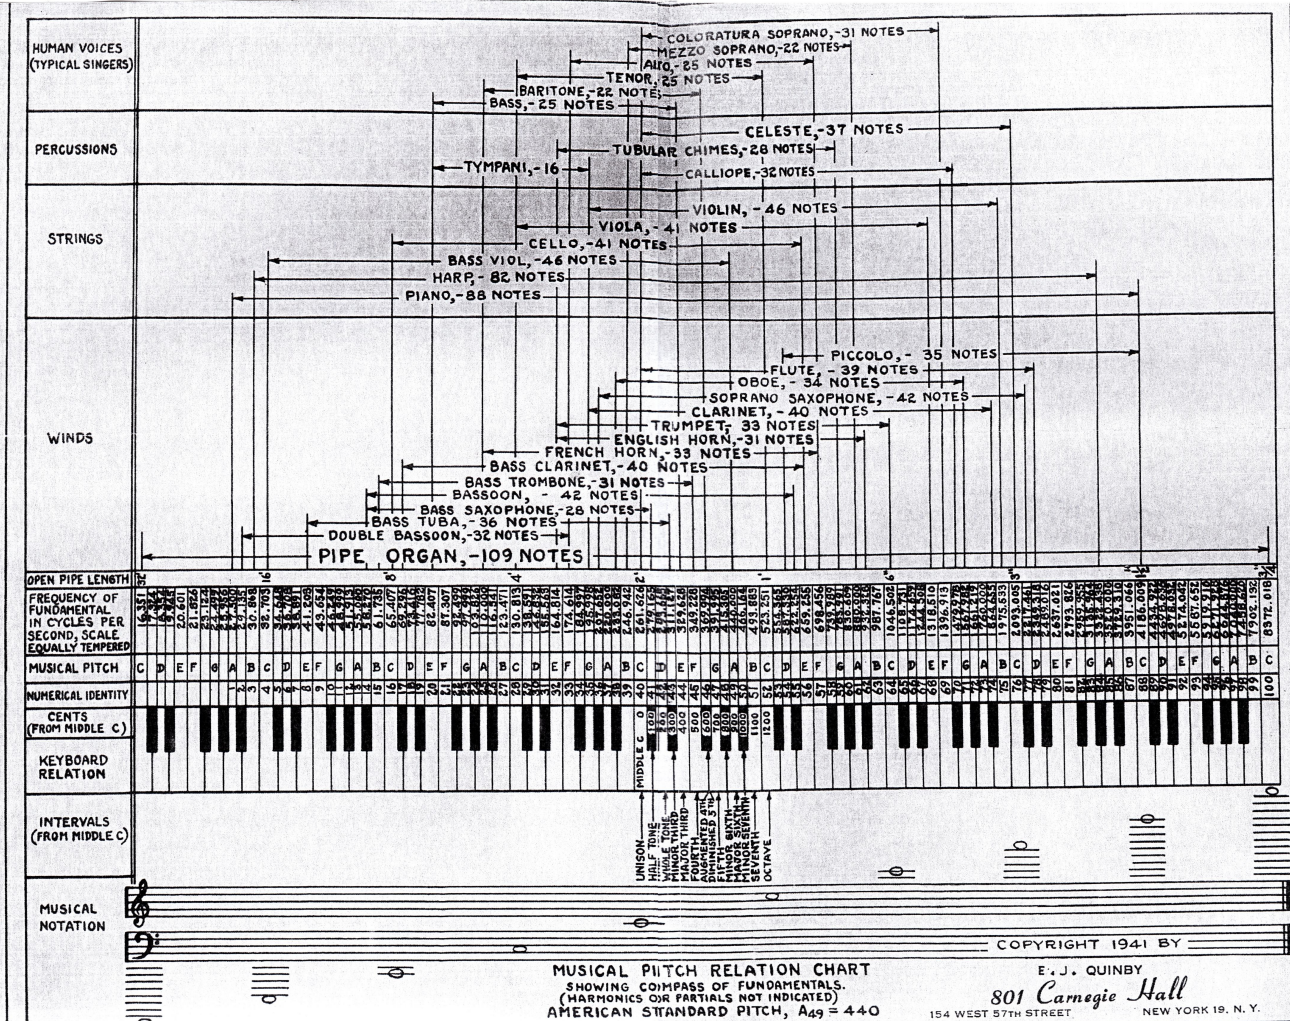

# L'estensione di un organo a canne

MUSICAL PITCH RELATION CHART  
 SHOWING COMPASS OF FUNDAMENTALS.  
 (HARMONICS OR PARTIALS NOT INDICATED)  
 AMERICAN STANDARD PITCH,  $A_{49} = 440$

E. J. QUINBY  
 801 Carnegie Hall  
 154 WEST 57TH STREET  
 NEW YORK 19, N. Y.